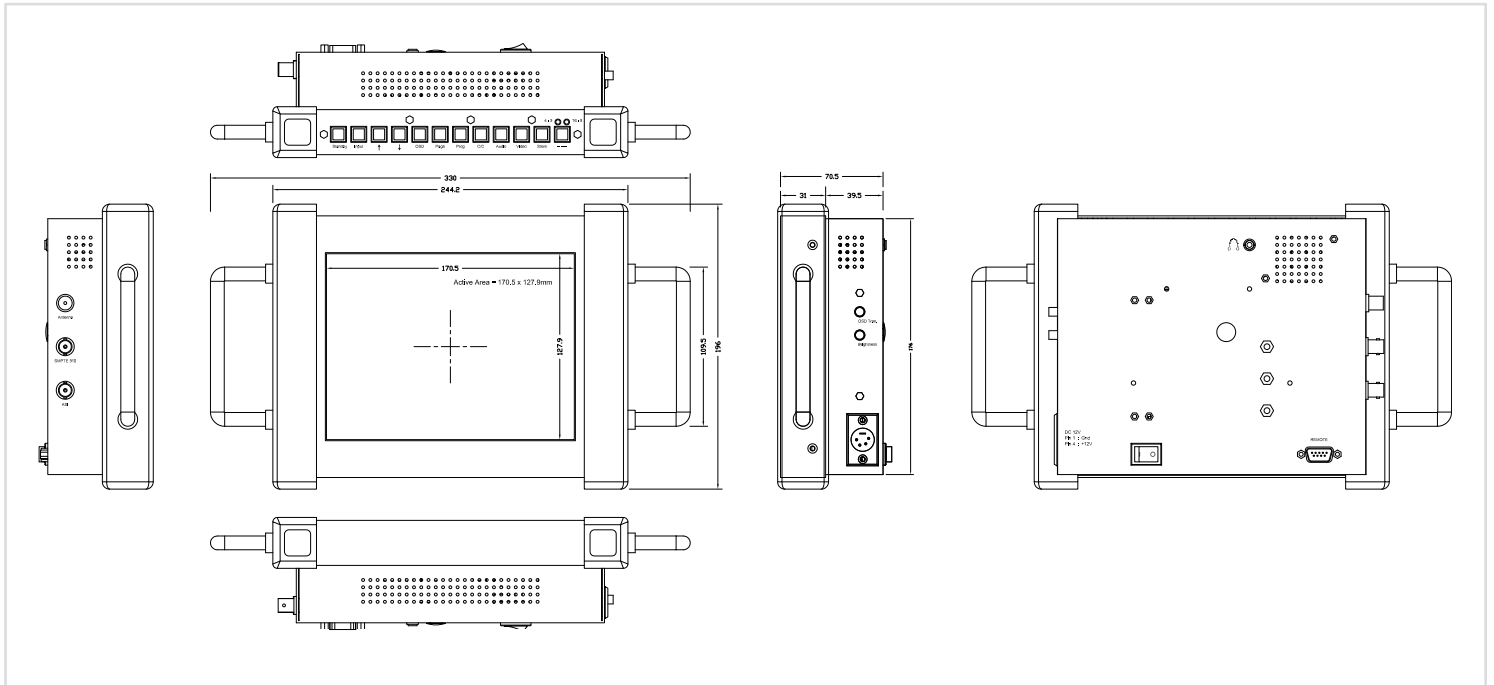

ON-SCREEN DISPLAY

Current active program display
Number of programs in ASI Stream
Video format & bit rate
Audio format and bit rate
EIA 708b Closed caption display

ENVIRONMENTAL

Operating Temperature 0° to 50°C
Storage Temperature -25° to +65° C

POWER

25 Watts

OPTIONS

Anton Bauer Gold Mount Battery Mount

PHYSICAL

Height: 180mm 7.0"
Width: 330mm 12.9"
Depth: 70.5mm 2.8"
Weight: 2.2kg 4.4lbs

USA

J7 Broadcast
18440 Technology Drive
Morgan Hill, CA 95037
USA

Tel : +1-408-782-9514
Fax: +1 (408) 782-7883

EUROPE

J7 Broadcast
20 Eastcastle Street
London, W1W 8DB
United Kingdom

Tel : +44(0)207 631 2159
Fax: +44 (0) 20-7631-2156

ASIA

J7 Broadcast
16th Floor Millennium City 3
370 Kwun Tong Road
Kwun Tong, Hong Kong

Tel : (852) 2861-3615
Fax: (852) 2520-2987