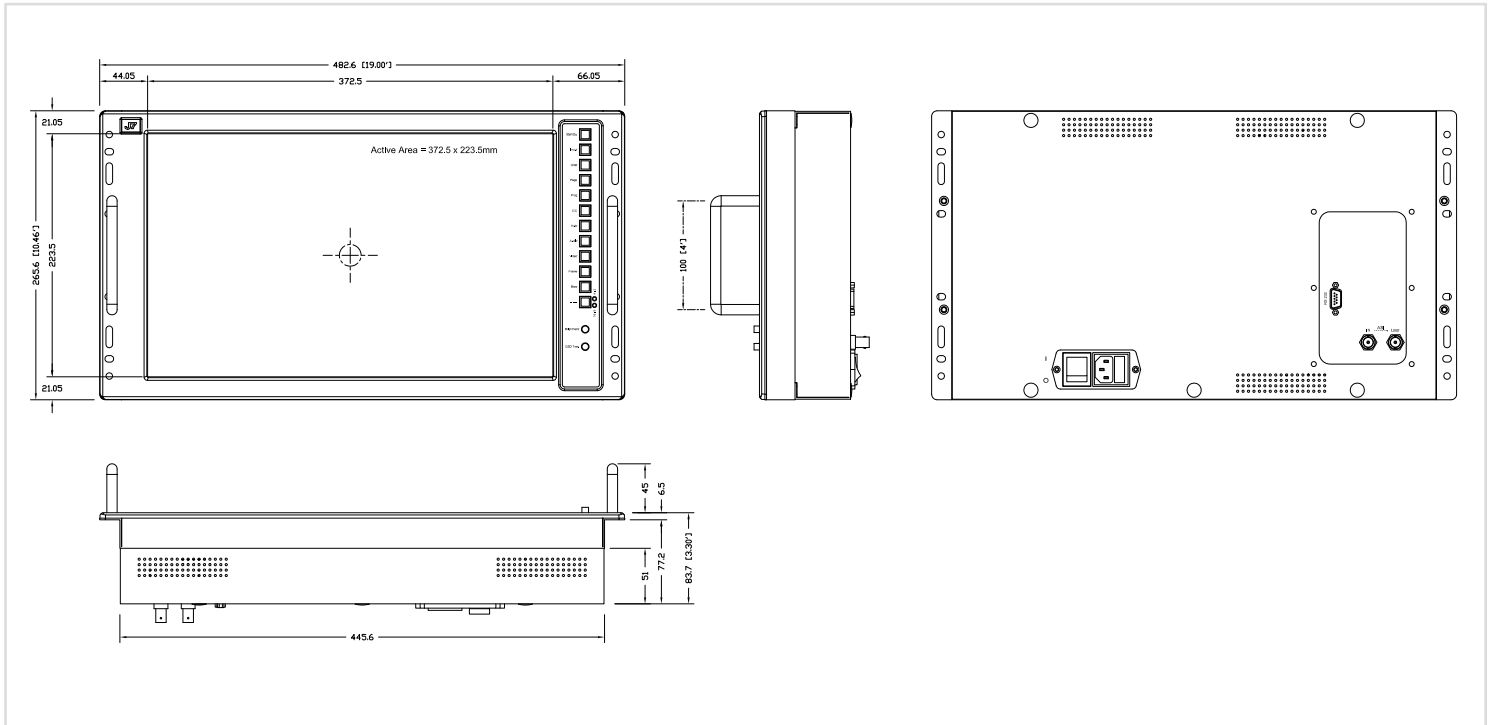

ON-SCREEN DISPLAY

Current active program display
Number of programs in ASI Stream
Video Format, PID, Bit Rate
Audio Format, Languages Present on Stream, PID Bit Rate

ENVIRONMENTAL

Operating Temperature 0° to 50°C
Storage Temperature -25° to +65° C

POWER

Consumption 55W
110V 60Hz or 220V 50Hz – factory set

PHYSICAL

Height:	6U	26.6mm	10.5"
Width:		48cm	18.9"
Depth:		7.5cm	3.0"
Weight:		7Kg	15lbs

USA

J7 Broadcast
18440 Technology Drive
Morgan Hill, CA 95037
USA

Tel : +1-408-782-9514
Fax: +1 (408) 782-7883

EUROPE

J7 Broadcast
20 Eastcastle Street
London, W1W 8DB
United Kingdom

Tel : +44(0)207 631 2159
Fax: +44 (0) 20-7631-2156

ASIA

J7 Broadcast
16th Floor Millennium City 3
370 Kwun Tong Road
Kwun Tong, Hong Kong

Tel : (852) 2861-3615
Fax: (852) 2520-2987